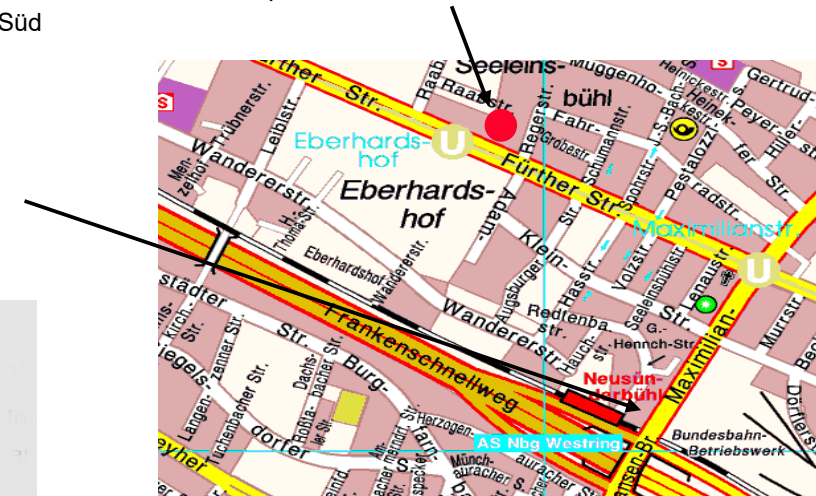

How to find us

Fuerther Strasse 212
90429 Nuernberg
Tel.: ++49/911/3 22 89-0

From Frankfurt / Würzburg:

- take the A3 motorway, exiting at Fürth/Erlangen
- at this exit take the A73 motorway (direction Fürth/Nürnberg) and **exit at Nürnberg-Westring**, turning left onto Westring

From all directions via motorway intersection Nürnberg-Süd

- take A73 motorway, direction Nürnberg/Fürth
- at motorway intersection Nürnberg-Hafen take exit "Nürnberg/Centrum" (with "C")
- after exiting "Nürnberg/Centrum" follow road until **exit Nürnberg-Westring**.
- turn right onto Westring

From exit Nürnberg-Westring

- heading in the direction of the **airport**
- at the second traffic lights turn left onto **Fürther Straße**
- at the underground station "Eberhardshof" turn right into the premises of number 212

From main station Nürnberg

- Taxi: journey time – approx. 10 minutes
- Train (Underground): Journey time approx. 10 minutes
- Underground directions: take the U1 (direction Fürth) to "Eberhardshof"